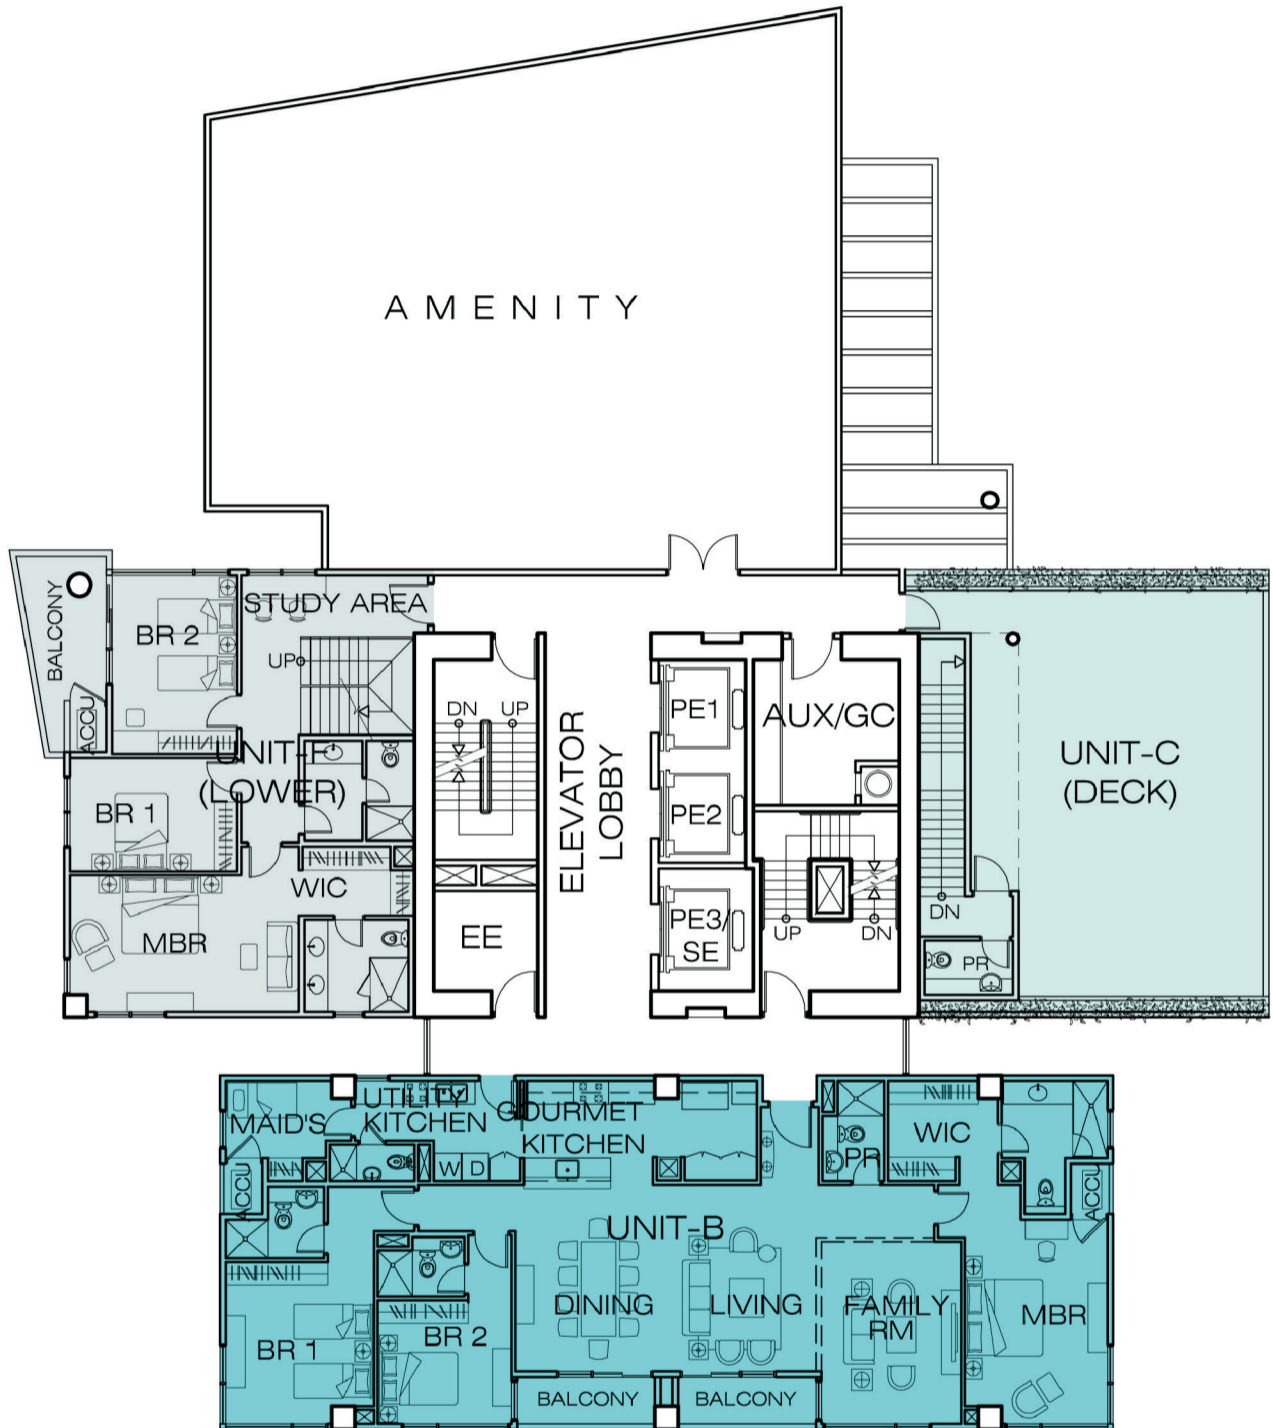

PART OF CSCC

FUTURE ADJACENT BUILDING

OPEN SPACE

SAMAR LOOP

- HORIZON SUITE
- CITYSCAPE SUITE (DECK)
- CITYSCAPE SUITE (LOWER)

No representation is being made herein. The particulars, details and visuals shown herein are intended to give a general idea of the project and as such are not to be relied upon as statements of fact. While such particulars and details are based on present plans which have been prepared with utmost care and are given in good faith, interested parties are invited to verify their factual correctness and subsequent changes, if any. The contents herein are subject to change without prior notice and do not constitute part of an offer or contract. It may be advisable for you to consult an attorney or other knowledgeable professional who is familiar with real estate and development law in the country where this project is situated.